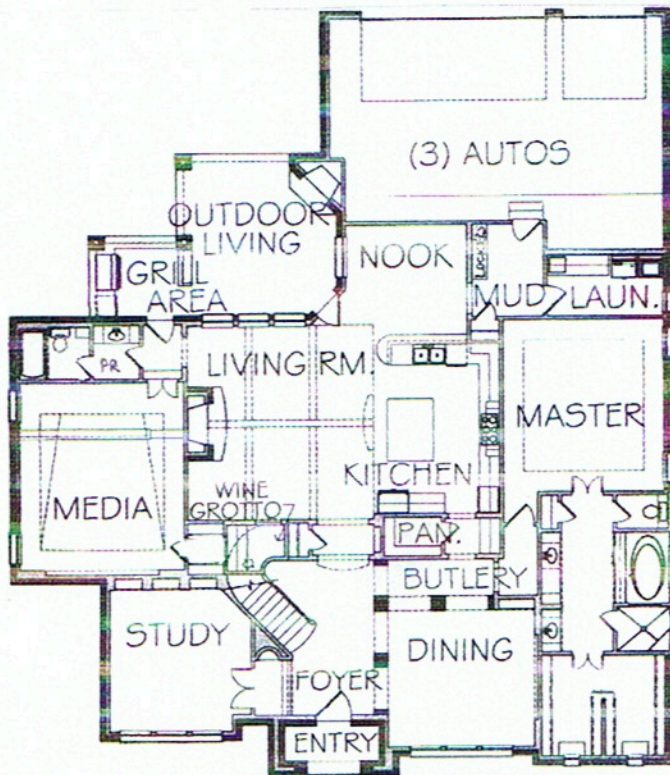

9805 LARCHCREST DRIVE

- * RISD Schools - A walk to Wallace Elementary, LHJH and LHHS
- * A short drive to LA Fitness, Picasso's, Mi Cocina's, Dart Rail and the LH Town Center (Coming Soon!)

4,200 sq. ft. / 4+ BR's / 4.5 Baths / Study / Theater / 3 Car Garage