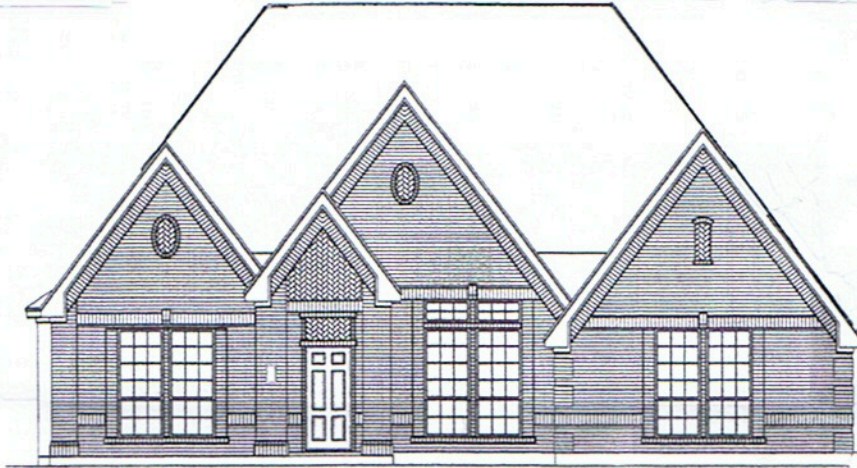

9927 WINDLAKE CIRCLE

3,118 sq. ft. / 2 story / 4 BR's / 3 Baths / Study / Nice back yard

- * RISD Schools *Quiet street *Family oriented neighborhood
- * A short drive to LA Fitness, Picasso's, Mi Cocina's, Shopping Dart Rail and the LH Town Center (Coming Soon!)