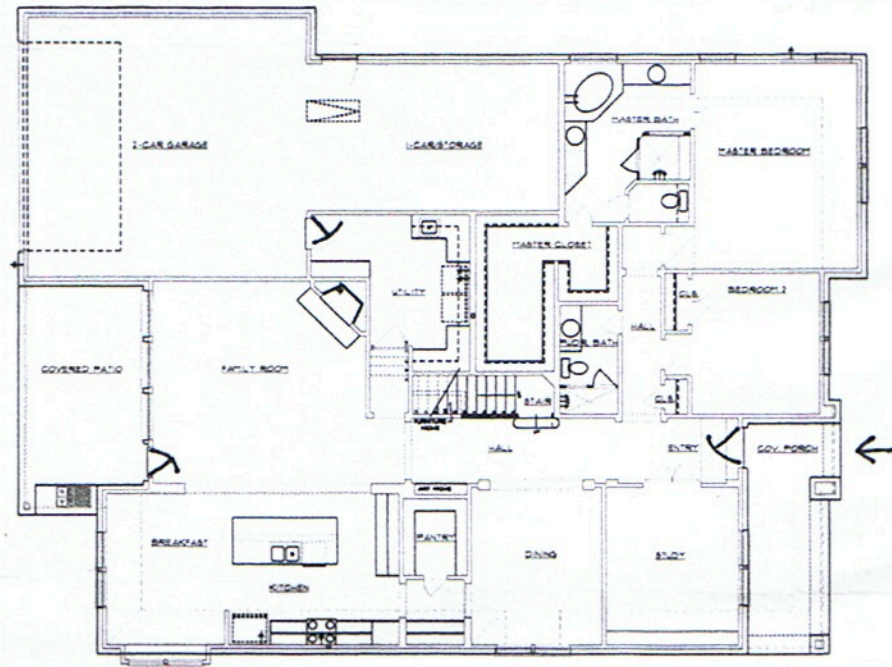

9927 WINDLAKE CIRCLE

3,118 sq. ft. / 2 story / 4 BR's / 3 Baths / Study / Nice back yard

- * RISD Schools *Quiet street *Family oriented neighborhood
- * A short drive to LA Fitness, Picasso's, Mi Cocina's, Shopping Dart Rail and the LH Town Center (Coming Soon!)