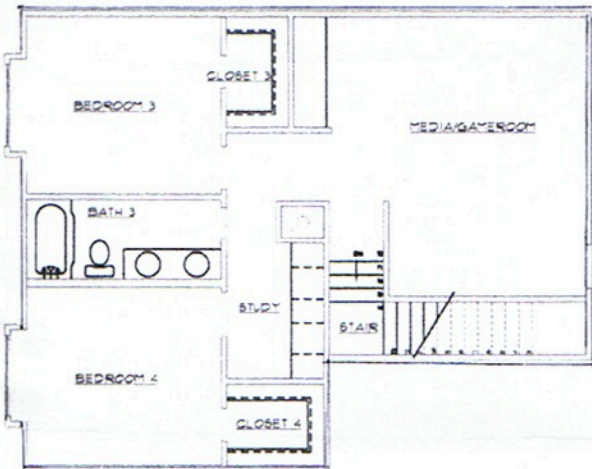

9927 WINDLAKE CIRCLE

3,118 sq. ft. / 2 story / 4 BR's / 3 Baths / Study / Nice back yard

- * RISD Schools *Quiet street *Family oriented neighborhood
- * A short drive to LA Fitness, Picasso's, Mi Cocina's, Shopping Dart Rail and the LH Town Center (Coming Soon!)