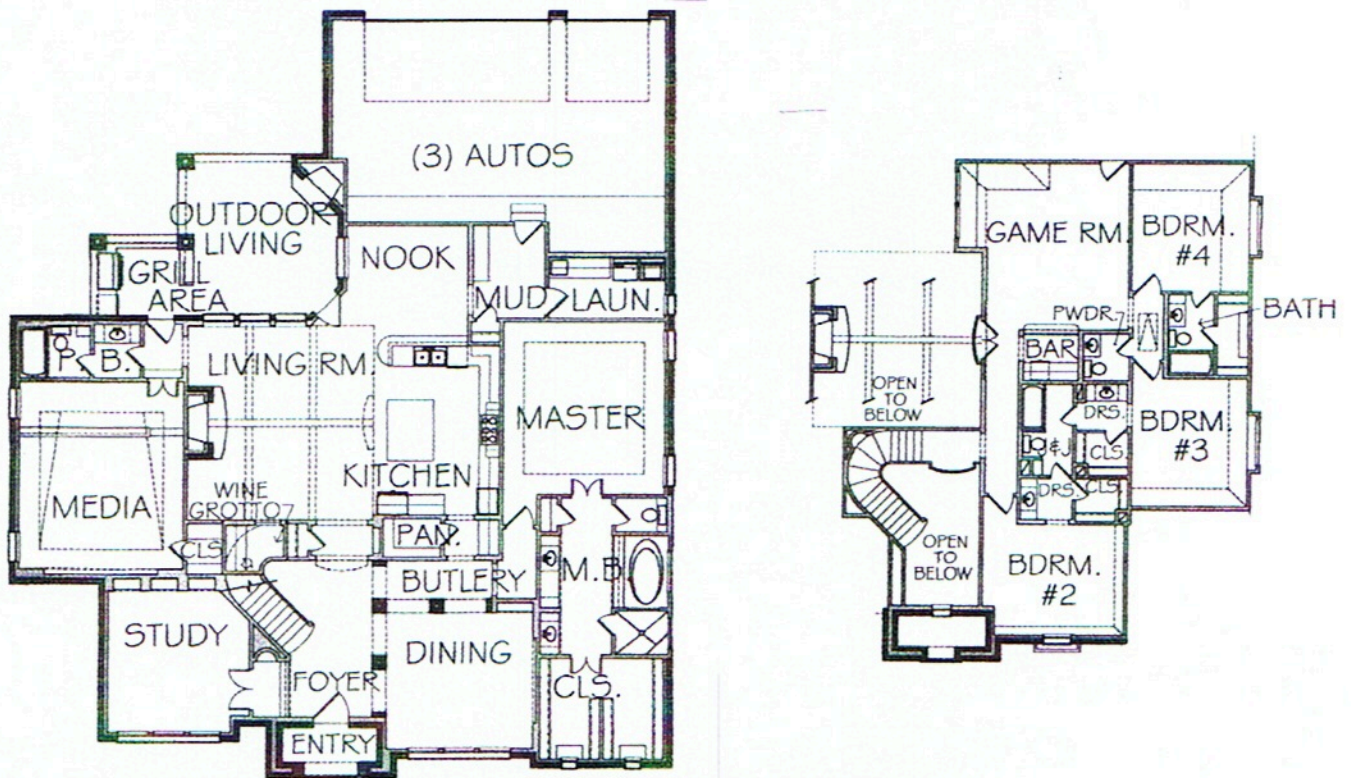

9805 LARCHCREST DRIVE

4,200 sq. ft. / 4+ BR's / 4.5 Baths / Study / Theater / 3 Car Garage

- * RISD Schools – A walk to Wallace Elementary, LHJH and LHHS
- * A short drive to LA Fitness, Picasso's, Mi Cocina's, Shopping Dart Rail and the LH Town Center (Coming Soon!)